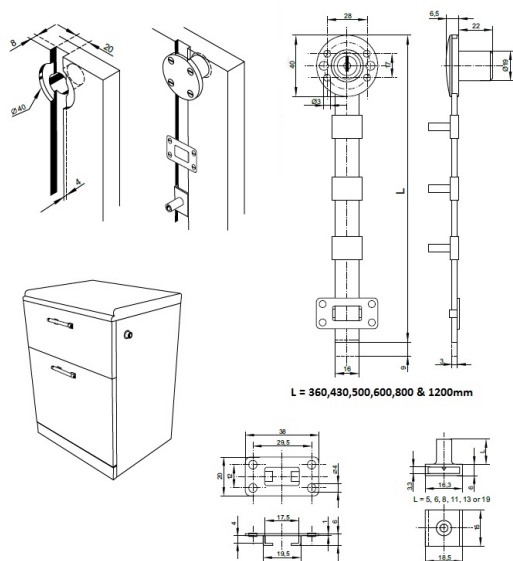

PRODUCT SHEET

Description:

Central Lock 851N/800mm, $\varnothing 19 \times 22$ mm, NPL, CK SISO, 13mm Pegs W/Screws

Item number:

14.01.329-0

Units	Box	Carton	HS Code	Barcode
Pcs.	20	100	8301300000	
				5704866033350